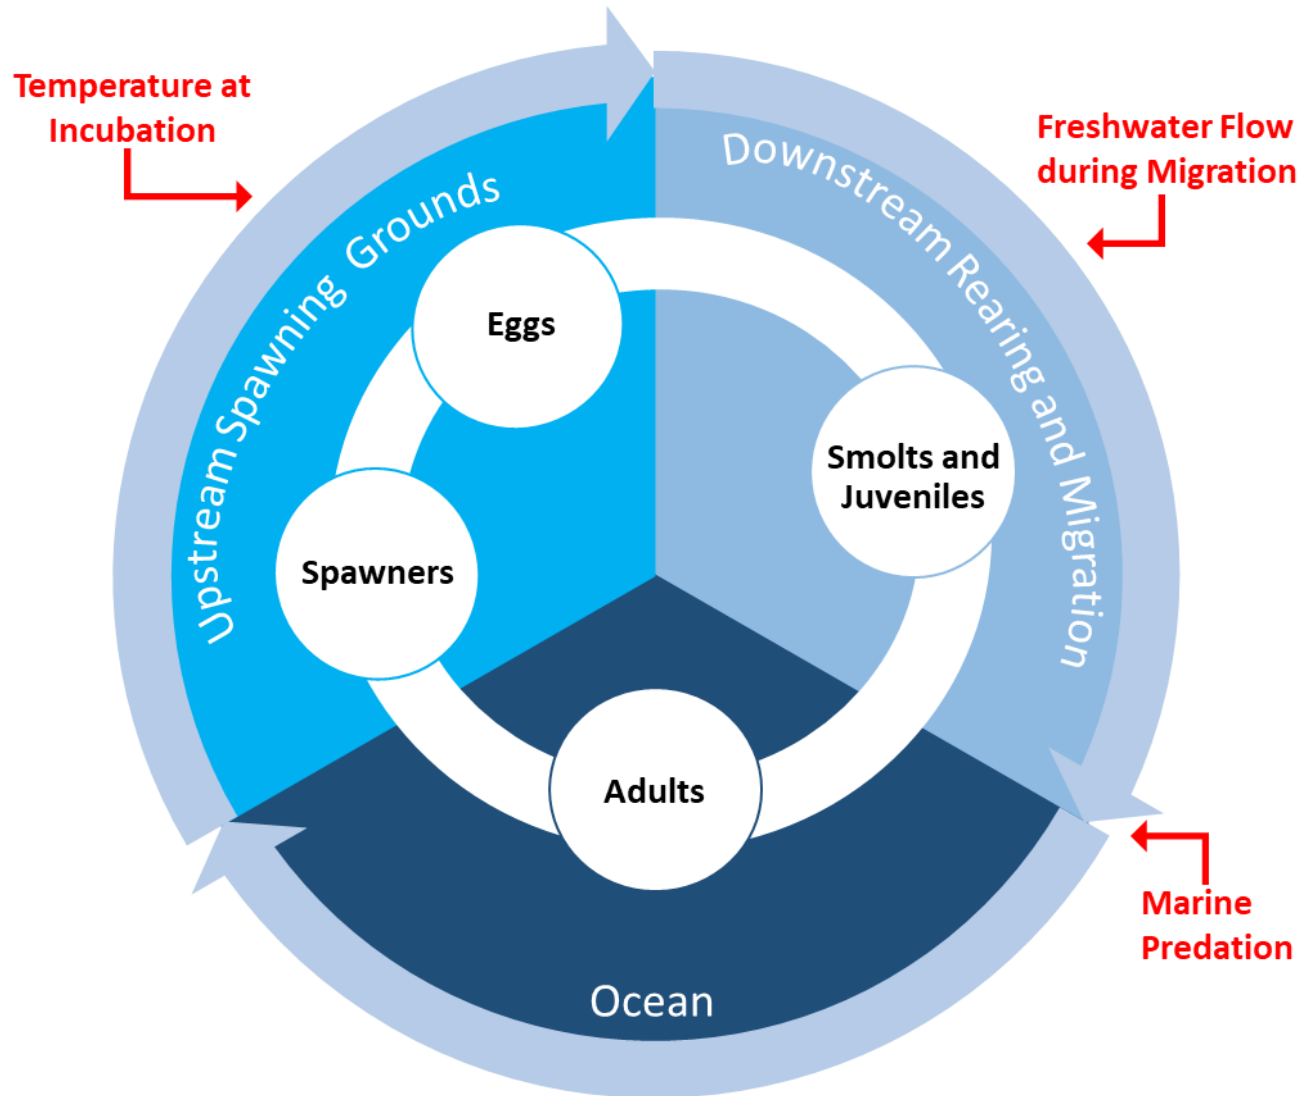

Evaluating the Life Stages of Salmon

Life cycle and population dynamics

focuses on salmon's life cycle that impact the overall population, including: birth rates, species interactions, and survivorship at each life stage.

So what?

These salmon are integral to the ecosystem health of the Delta. By understanding the greatest impact on populations, experts can better target their focus and manage conservation efforts.